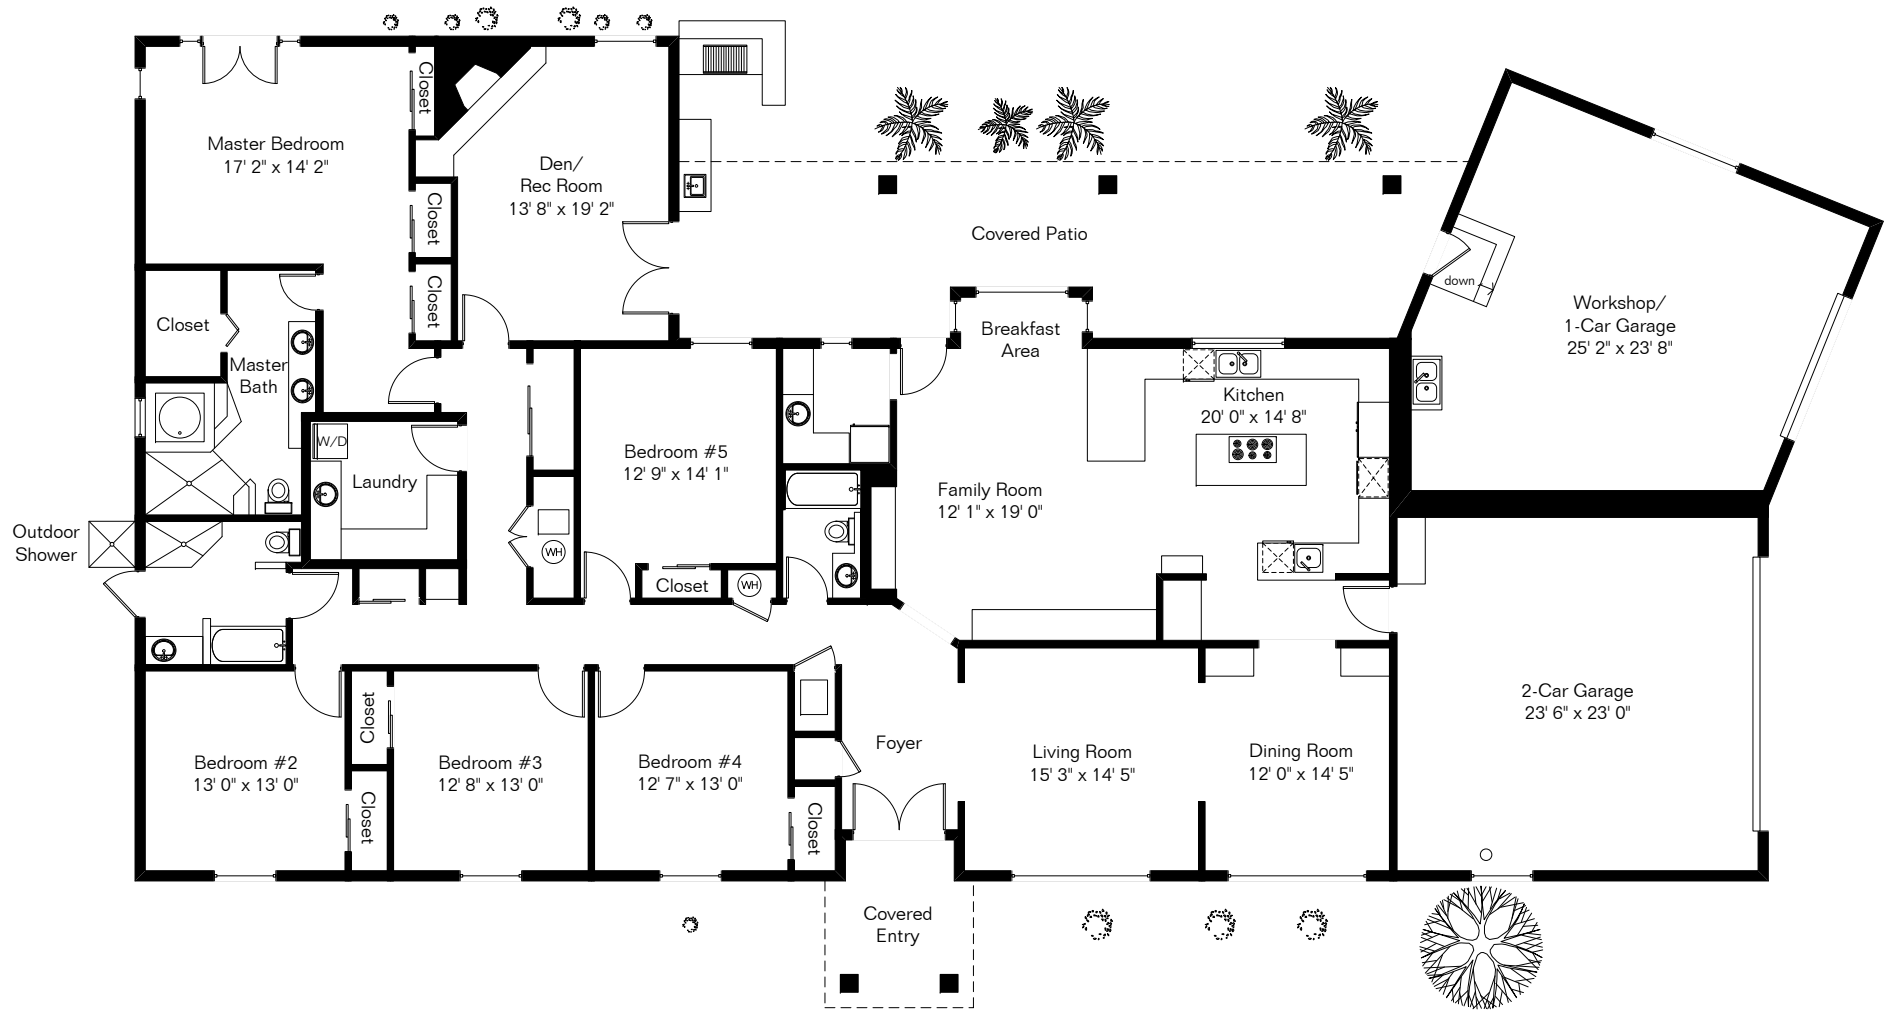

The square footages and room size information are deemed to be reliable but are not guaranteed and should be independently verified. This drawing is for marketing purposes only.

6491 E Via Amable

Pool & Spa Area

Site Visit August 2020

Copyright 2020 Floor Plans First! LLC
All Rights Reserved.

Living Area 3,622 Sq Ft
Workshop/Garage 638 Sq Ft
Garage 589 Sq Ft

Floor Plans First!
See the Floor Plan First!
FloorPlansFirst.com
(520) 881-1500